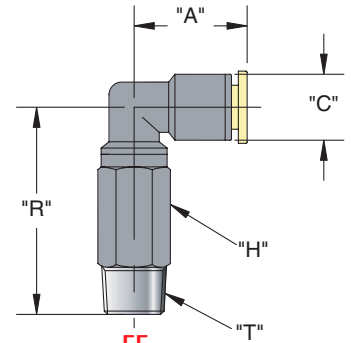

NEW! MINIATURE PUSH-QUICK FITTINGS

BT

RT

ME

EE

Part Number	Tubing Size	"T" Thread	"A"	"C"	"H"	"R"	Part Number	Tubing Size	"T" Thread	"A"	"C"	"H"	"R"
PQM-BT05N	5/32"	#10-32	0.593"	0.335"	5/16"	0.645"	PQM-ME05N	5/32"	#10-32	0.618"	0.335"	5/16"	0.512"
PQM-BT05P	5/32"	1/8" NPT	0.593"	0.335"	13/32"	0.783"	PQM-ME05P	5/32"	1/8" NPT	0.618"	0.335"	13/32"	0.650"
PQM-BT08N	1/4"	#10-32	0.700"	0.413"	13/32"	0.787"	PQM-ME08N	1/4"	#10-32	0.700"	0.413"	13/32"	0.807"
PQM-BT08P	1/4"	1/8" NPT	0.700"	0.413"	13/32"	0.846"	PQM-ME08P	1/4"	1/8" NPT	0.700"	0.413"	13/32"	0.866"
PQM-RT05N	5/32"	#10-32	0.551"	0.335"	5/16"	0.622"	PQM-EE05N	5/32"	#10-32	0.618"	0.335"	5/16"	0.965"
PQM-RT05P	5/32"	1/8" NPT	0.551"	0.335"	13/32"	0.760"	PQM-EE05P	5/32"	1/8" NPT				
PQM-RT08N	1/4"	#10-32	0.669"	0.413"	13/32"	0.807"	PQM-EE08N	1/4"	#10-32	0.701"	0.413"	13/32"	1.240"
PQM-RT08P	1/4"	1/8" NPT	0.669"	0.413"	13/32"	0.866"	PQM-EE08P	1/4"	1/8" NPT	0.701"	0.413"	13/32"	1.319"

CC

FC/MC

BU

Tubing Size	"T" Thread	"A"	"D"
5/32"	#10-32	0.708"	5/16"
5/32"	1/8" NPT		13/32"
1/4"	#10-32	0.780"	13/32"
1/4"	1/8" NPT	0.783"	13/32"

Tubing Size	"T" Thread	"A"	"H"
5/32"	#10-32	0.693"	5/16"
5/32"	1/8" NPT	0.712"	13/32"
1/4"	#10-32	0.748"	13/32"
5/32"	1/8" NPT	0.768"	13/32"

Tubing Size	"T" Thread	"A"
5/32"		1.200"
1/4"		

TU

EU

SU

Tubing Size	"A"	"C"
5/32"	0.539"	0.335"
1/4"	0.720"	0.413"

Tubing Size	"A"	"C"
5/32"	0.618"	0.452"
1/4"	0.700"	0.539"

Tubing Size	"C"	"K"
5/32"	0.335"	0.921"
1/4"		