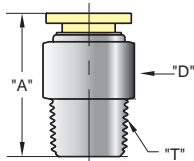

NEW! MINIATURE PUSH-QUICK FITTINGS

BT

RT

ME

EE

Part Number	Tubing Size	"T" Thread	"A"	"C"	"H"	"R"	Part Number	Tubing Size	"T" Thread	"A"	"C"	"H"	"R"
PQM-BT05N	5/32"	#10-32	0.593"	0.335"	5/16"	0.645"	PQM-ME05N	5/32"	#10-32	0.618"	0.335"	5/16"	0.512"
PQM-BT05P	5/32"	1/8" NPT	0.593"	0.335"	13/32"	0.783"	PQM-ME05P	5/32"	1/8" NPT	0.618"	0.335"	13/32"	0.650"
PQM-BT08N	1/4"	#10-32	0.700"	0.413"	13/32"	0.787"	PQM-ME08N	1/4"	#10-32	0.700"	0.413"	13/32"	0.807"
PQM-BT08P	1/4"	1/8" NPT	0.700"	0.413"	13/32"	0.846"	PQM-ME08P	1/4"	1/8" NPT	0.700"	0.413"	13/32"	0.866"
PQM-RT05N	5/32"	#10-32	0.551"	0.335"	5/16"	0.622"	PQM-EE05N	5/32"	#10-32	0.618"	0.335"	5/16"	0.965"
PQM-RT05P	5/32"	1/8" NPT	0.551"	0.335"	13/32"	0.760"	PQM-EE05P	5/32"	1/8" NPT				
PQM-RT08N	1/4"	#10-32	0.669"	0.413"	13/32"	0.807"	PQM-EE08N	1/4"	#10-32	0.701"	0.413"	13/32"	1.240"
PQM-RT08P	1/4"	1/8" NPT	0.669"	0.413"	13/32"	0.866"	PQM-EE08P	1/4"	1/8" NPT	0.701"	0.413"	13/32"	1.319"

CC

FC/MC

BU

Tubing Size	"T" Thread	"A"	"D"
5/32"	#10-32	0.708"	5/16"
5/32"	1/8" NPT		13/32"
1/4"	#10-32	0.780"	13/32"
1/4"	1/8" NPT	0.783"	13/32"

Tubing Size	"T" Thread	"A"	"H"
5/32"	#10-32	0.693"	5/16"
5/32"	1/8" NPT	0.712"	13/32"
1/4"	#10-32	0.748"	13/32"
5/32"	1/8" NPT	0.768"	13/32"

Tubing Size	"T" Thread	"A"
5/32"		1.200"
1/4"		

TU

EU

SU

Tubing Size	"A"	"C"
5/32"	0.539"	0.335"
1/4"	0.720"	0.413"

Tubing Size	"A"	"C"
5/32"	0.618"	0.452"
1/4"	0.700"	0.539"

Tubing Size	"C"	"K"
5/32"	0.335"	0.921"
1/4"		