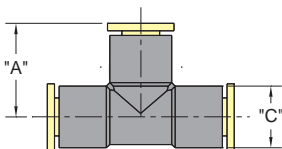

NEW! MINIATURE PUSH-QUICK FITTINGS

BT

RT

ME

EE

Part Number	Tubing Size	"T" Thread	"A"	"C"	"H"	"R"	Part Number	Tubing Size	"T" Thread	"A"	"C"	"H"	"R"
PQM-BT05N	5/32"	#10-32	0.593"	0.335"	5/16"	0.645"	PQM-ME05N	5/32"	#10-32	0.618"	0.335"	5/16"	0.512"
PQM-BT05P	5/32"	1/8" NPT	0.593"	0.335"	13/32"	0.783"	PQM-ME05P	5/32"	1/8" NPT	0.618"	0.335"	13/32"	0.650"
PQM-BT08N	1/4"	#10-32	0.700"	0.413"	13/32"	0.787"	PQM-ME08N	1/4"	#10-32	0.700"	0.413"	13/32"	0.807"
PQM-BT08P	1/4"	1/8" NPT	0.700"	0.413"	13/32"	0.846"	PQM-ME08P	1/4"	1/8" NPT	0.700"	0.413"	13/32"	0.866"
PQM-RT05N	5/32"	#10-32	0.551"	0.335"	5/16"	0.622"	PQM-EE05N	5/32"	#10-32	0.618"	0.335"	5/16"	0.965"
PQM-RT05P	5/32"	1/8" NPT	0.551"	0.335"	13/32"	0.760"	PQM-EE05P	5/32"	1/8" NPT				
PQM-RT08N	1/4"	#10-32	0.669"	0.413"	13/32"	0.807"	PQM-EE08N	1/4"	#10-32	0.701"	0.413"	13/32"	1.240"
PQM-RT08P	1/4"	1/8" NPT	0.669"	0.413"	13/32"	0.866"	PQM-EE08P	1/4"	1/8" NPT	0.701"	0.413"	13/32"	1.319"

CC

FC/MC

BU

Tubing Size	"T" Thread	"A"	"D"
5/32"	#10-32	0.708"	5/16"
5/32"	1/8" NPT		13/32"
1/4"	#10-32	0.780"	13/32"
1/4"	1/8" NPT	0.783"	13/32"

Tubing Size	"T" Thread	"A"	"H"
5/32"	#10-32	0.693"	5/16"
5/32"	1/8" NPT	0.712"	13/32"
1/4"	#10-32	0.748"	13/32"
5/32"	1/8" NPT	0.768"	13/32"

Tubing Size	"T" Thread	"A"
5/32"		1.200"
1/4"		

TU

EU

SU

Tubing Size	"A"	"C"
5/32"	0.539"	0.335"
1/4"	0.720"	0.413"

Tubing Size	"A"	"C"
5/32"	0.618"	0.452"
1/4"	0.700"	0.539"

Tubing Size	"C"	"K"
5/32"	0.335"	0.921"
1/4"		