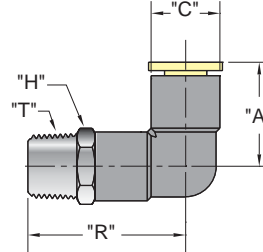

NEW! MINIATURE PUSH-QUICK FITTINGS

BT

RT

ME

EE

Part Number	Tubing Size	"T" Thread	"A"	"C"	"H"	"R"	Part Number	Tubing Size	"T" Thread	"A"	"C"	"H"	"R"
PQM-BT05N	5/32"	#10-32	0.593"	0.335"	5/16"	0.645"	PQM-ME05N	5/32"	#10-32	0.618"	0.335"	5/16"	0.512"
PQM-BT05P	5/32"	1/8" NPT	0.593"	0.335"	13/32"	0.783"	PQM-ME05P	5/32"	1/8" NPT	0.618"	0.335"	13/32"	0.650"
PQM-BT08N	1/4"	#10-32	0.700"	0.413"	13/32"	0.787"	PQM-ME08N	1/4"	#10-32	0.700"	0.413"	13/32"	0.807"
PQM-BT08P	1/4"	1/8" NPT	0.700"	0.413"	13/32"	0.846"	PQM-ME08P	1/4"	1/8" NPT	0.700"	0.413"	13/32"	0.866"
PQM-RT05N	5/32"	#10-32	0.551"	0.335"	5/16"	0.622"	PQM-EE05N	5/32"	#10-32	0.618"	0.335"	5/16"	0.965"
PQM-RT05P	5/32"	1/8" NPT	0.551"	0.335"	13/32"	0.760"	PQM-EE05P	5/32"	1/8" NPT				
PQM-RT08N	1/4"	#10-32	0.669"	0.413"	13/32"	0.807"	PQM-EE08N	1/4"	#10-32	0.701"	0.413"	13/32"	1.240"
PQM-RT08P	1/4"	1/8" NPT	0.669"	0.413"	13/32"	0.866"	PQM-EE08P	1/4"	1/8" NPT	0.701"	0.413"	13/32"	1.319"

CC

FC/MC

BU

Tubing Size	"T" Thread	"A"	"D"
5/32"	#10-32	0.708"	5/16"
5/32"	1/8" NPT		13/32"
1/4"	#10-32	0.780"	13/32"
1/4"	1/8" NPT	0.783"	13/32"

Tubing Size	"T" Thread	"A"	"H"
5/32"	#10-32	0.693"	5/16"
5/32"	1/8" NPT	0.712"	13/32"
1/4"	#10-32	0.748"	13/32"
5/32"	1/8" NPT	0.768"	13/32"

Tubing Size	"T" Thread	"A"
5/32"		1.200"
1/4"		

TU

EU

SU

Tubing Size	"A"	"C"
5/32"	0.539"	0.335"
1/4"	0.720"	0.413"

Tubing Size	"A"	"C"
5/32"	0.618"	0.452"
1/4"	0.700"	0.539"

Tubing Size	"C"	"K"
5/32"	0.335"	0.921"
1/4"		