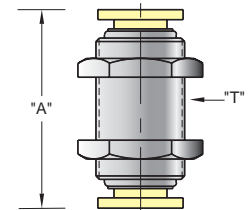

NEW! MINIATURE PUSH-QUICK FITTINGS

BT

RT

ME

EE

Part Number	Tubing Size	"T" Thread	"A"	"C"	"H"	"R"	Part Number	Tubing Size	"T" Thread	"A"	"C"	"H"	"R"
PQM-BT05N	5/32"	#10-32	0.593"	0.335"	5/16"	0.645"	PQM-ME05N	5/32"	#10-32	0.618"	0.335"	5/16"	0.512"
PQM-BT05P	5/32"	1/8" NPT	0.593"	0.335"	13/32"	0.783"	PQM-ME05P	5/32"	1/8" NPT	0.618"	0.335"	13/32"	0.650"
PQM-BT08N	1/4"	#10-32	0.700"	0.413"	13/32"	0.787"	PQM-ME08N	1/4"	#10-32	0.700"	0.413"	13/32"	0.807"
PQM-BT08P	1/4"	1/8" NPT	0.700"	0.413"	13/32"	0.846"	PQM-ME08P	1/4"	1/8" NPT	0.700"	0.413"	13/32"	0.866"
PQM-RT05N	5/32"	#10-32	0.551"	0.335"	5/16"	0.622"	PQM-EE05N	5/32"	#10-32	0.618"	0.335"	5/16"	0.965"
PQM-RT05P	5/32"	1/8" NPT	0.551"	0.335"	13/32"	0.760"	PQM-EE05P	5/32"	1/8" NPT				
PQM-RT08N	1/4"	#10-32	0.669"	0.413"	13/32"	0.807"	PQM-EE08N	1/4"	#10-32	0.701"	0.413"	13/32"	1.240"
PQM-RT08P	1/4"	1/8" NPT	0.669"	0.413"	13/32"	0.866"	PQM-EE08P	1/4"	1/8" NPT	0.701"	0.413"	13/32"	1.319"

CC

FC/MC

BU

Tubing Size	"T" Thread	"A"	"D"
5/32"	#10-32	0.708"	5/16"
5/32"	1/8" NPT		13/32"
1/4"	#10-32	0.780"	13/32"
1/4"	1/8" NPT	0.783"	13/32"

Tubing Size	"T" Thread	"A"	"H"
5/32"	#10-32	0.693"	5/16"
5/32"	1/8" NPT	0.712"	13/32"
1/4"	#10-32	0.748"	13/32"
5/32"	1/8" NPT	0.768"	13/32"

Tubing Size	"T" Thread	"A"
5/32"		1.200"
1/4"		

TU

EU

SU

Tubing Size	"A"	"C"
5/32"	0.539"	0.335"
1/4"	0.720"	0.413"

Tubing Size	"A"	"C"
5/32"	0.618"	0.452"
1/4"	0.700"	0.539"

Tubing Size	"C"	"K"
5/32"	0.335"	0.921"
1/4"		