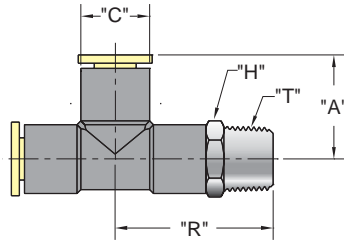

NEW! MINIATURE PUSH-QUICK FITTINGS

BT

RT

ME

EE

Part Number	Tubing Size	"T" Thread	"A"	"C"	"H"	"R"	Part Number	Tubing Size	"T" Thread	"A"	"C"	"H"	"R"
PQM-BT05N	5/32"	#10-32	0.593"	0.335"	5/16"	0.645"	PQM-ME05N	5/32"	#10-32	0.618"	0.335"	5/16"	0.512"
PQM-BT05P	5/32"	1/8" NPT	0.593"	0.335"	13/32"	0.783"	PQM-ME05P	5/32"	1/8" NPT	0.618"	0.335"	13/32"	0.650"
PQM-BT08N	1/4"	#10-32	0.700"	0.413"	13/32"	0.787"	PQM-ME08N	1/4"	#10-32	0.700"	0.413"	13/32"	0.807"
PQM-BT08P	1/4"	1/8" NPT	0.700"	0.413"	13/32"	0.846"	PQM-ME08P	1/4"	1/8" NPT	0.700"	0.413"	13/32"	0.866"
PQM-RT05N	5/32"	#10-32	0.551"	0.335"	5/16"	0.622"	PQM-EE05N	5/32"	#10-32	0.618"	0.335"	5/16"	0.965"
PQM-RT05P	5/32"	1/8" NPT	0.551"	0.335"	13/32"	0.760"	PQM-EE05P	5/32"	1/8" NPT				
PQM-RT08N	1/4"	#10-32	0.669"	0.413"	13/32"	0.807"	PQM-EE08N	1/4"	#10-32	0.701"	0.413"	13/32"	1.240"
PQM-RT08P	1/4"	1/8" NPT	0.669"	0.413"	13/32"	0.866"	PQM-EE08P	1/4"	1/8" NPT	0.701"	0.413"	13/32"	1.319"

CC

FC/MC

BU

Tubing Size	"T" Thread	"A"	"D"
5/32"	#10-32	0.708"	5/16"
5/32"	1/8" NPT		13/32"
1/4"	#10-32	0.780"	13/32"
1/4"	1/8" NPT	0.783"	13/32"

Tubing Size	"T" Thread	"A"	"H"
5/32"	#10-32	0.693"	5/16"
5/32"	1/8" NPT	0.712"	13/32"
1/4"	#10-32	0.748"	13/32"
5/32"	1/8" NPT	0.768"	13/32"

Tubing Size	"T" Thread	"A"
5/32"		1.200"
1/4"		

TU

EU

SU

Tubing Size	"A"	"C"
5/32"	0.539"	0.335"
1/4"	0.720"	0.413"

Tubing Size	"A"	"C"
5/32"	0.618"	0.452"
1/4"	0.700"	0.539"

Tubing Size	"C"	"K"
5/32"	0.335"	0.921"
1/4"		