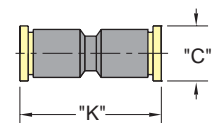

NEW! MINIATURE PUSH-QUICK FITTINGS

BT

RT

ME

EE

Part Number	Tubing Size	"T" Thread	"A"	"C"	"H"	"R"	Part Number	Tubing Size	"T" Thread	"A"	"C"	"H"	"R"
PQM-BT05N	5/32"	#10-32	0.593"	0.335"	5/16"	0.645"	PQM-ME05N	5/32"	#10-32	0.618"	0.335"	5/16"	0.512"
PQM-BT05P	5/32"	1/8" NPT	0.593"	0.335"	13/32"	0.783"	PQM-ME05P	5/32"	1/8" NPT	0.618"	0.335"	13/32"	0.650"
PQM-BT08N	1/4"	#10-32	0.700"	0.413"	13/32"	0.787"	PQM-ME08N	1/4"	#10-32	0.700"	0.413"	13/32"	0.807"
PQM-BT08P	1/4"	1/8" NPT	0.700"	0.413"	13/32"	0.846"	PQM-ME08P	1/4"	1/8" NPT	0.700"	0.413"	13/32"	0.866"
PQM-RT05N	5/32"	#10-32	0.551"	0.335"	5/16"	0.622"	PQM-EE05N	5/32"	#10-32	0.618"	0.335"	5/16"	0.965"
PQM-RT05P	5/32"	1/8" NPT	0.551"	0.335"	13/32"	0.760"	PQM-EE05P	5/32"	1/8" NPT				
PQM-RT08N	1/4"	#10-32	0.669"	0.413"	13/32"	0.807"	PQM-EE08N	1/4"	#10-32	0.701"	0.413"	13/32"	1.240"
PQM-RT08P	1/4"	1/8" NPT	0.669"	0.413"	13/32"	0.866"	PQM-EE08P	1/4"	1/8" NPT	0.701"	0.413"	13/32"	1.319"

CC

FC/MC

BU

Tubing Size	"T" Thread	"A"	"D"
5/32"	#10-32	0.708"	5/16"
5/32"	1/8" NPT		13/32"
1/4"	#10-32	0.780"	13/32"
1/4"	1/8" NPT	0.783"	13/32"

Tubing Size	"T" Thread	"A"	"H"
5/32"	#10-32	0.693"	5/16"
5/32"	1/8" NPT	0.712"	13/32"
1/4"	#10-32	0.748"	13/32"
5/32"	1/8" NPT	0.768"	13/32"

Tubing Size	"T" Thread	"A"
5/32"		1.200"
1/4"		

TU

EU

SU

Tubing Size	"A"	"C"
5/32"	0.539"	0.335"
1/4"	0.720"	0.413"

Tubing Size	"A"	"C"
5/32"	0.618"	0.452"
1/4"	0.700"	0.539"

Tubing Size	"C"	"K"
5/32"	0.335"	0.921"
1/4"		