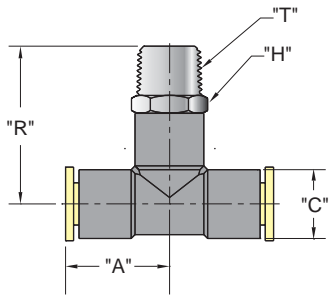

NEW! MINIATURE PUSH-QUICK FITTINGS

BT

RT

ME

EE

Part Number	Tubing Size	"T" Thread	"A"	"C"	"H"	"R"	Part Number	Tubing Size	"T" Thread	"A"	"C"	"H"	"R"
PQM-BT05N	5/32"	#10-32	0.593"	0.335"	5/16"	0.645"	PQM-ME05N	5/32"	#10-32	0.618"	0.335"	5/16"	0.512"
PQM-BT05P	5/32"	1/8" NPT	0.593"	0.335"	13/32"	0.783"	PQM-ME05P	5/32"	1/8" NPT	0.618"	0.335"	13/32"	0.650"
PQM-BT08N	1/4"	#10-32	0.700"	0.413"	13/32"	0.787"	PQM-ME08N	1/4"	#10-32	0.700"	0.413"	13/32"	0.807"
PQM-BT08P	1/4"	1/8" NPT	0.700"	0.413"	13/32"	0.846"	PQM-ME08P	1/4"	1/8" NPT	0.700"	0.413"	13/32"	0.866"
PQM-RT05N	5/32"	#10-32	0.551"	0.335"	5/16"	0.622"	PQM-EE05N	5/32"	#10-32	0.618"	0.335"	5/16"	0.965"
PQM-RT05P	5/32"	1/8" NPT	0.551"	0.335"	13/32"	0.760"	PQM-EE05P	5/32"	1/8" NPT				
PQM-RT08N	1/4"	#10-32	0.669"	0.413"	13/32"	0.807"	PQM-EE08N	1/4"	#10-32	0.701"	0.413"	13/32"	1.240"
PQM-RT08P	1/4"	1/8" NPT	0.669"	0.413"	13/32"	0.866"	PQM-EE08P	1/4"	1/8" NPT	0.701"	0.413"	13/32"	1.319"

CC

FC/MC

BU

Tubing Size	"T" Thread	"A"	"D"
5/32"	#10-32	0.708"	5/16"
5/32"	1/8" NPT		13/32"
1/4"	#10-32	0.780"	13/32"
1/4"	1/8" NPT	0.783"	13/32"

Tubing Size	"T" Thread	"A"	"H"
5/32"	#10-32	0.693"	5/16"
5/32"	1/8" NPT	0.712"	13/32"
1/4"	#10-32	0.748"	13/32"
5/32"	1/8" NPT	0.768"	13/32"

Tubing Size	"T" Thread	"A"
5/32"		1.200"
1/4"		

TU

EU

SU

Tubing Size	"A"	"C"
5/32"	0.539"	0.335"
1/4"	0.720"	0.413"

Tubing Size	"A"	"C"
5/32"	0.618"	0.452"
1/4"	0.700"	0.539"

Tubing Size	"C"	"K"
5/32"	0.335"	0.921"
1/4"		