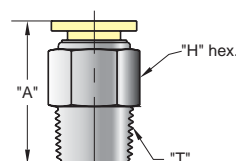

NEW! MINIATURE PUSH-QUICK FITTINGS

BT

RT

ME

EE

Part Number	Tubing Size	"T" Thread	"A"	"C"	"H"	"R"	Part Number	Tubing Size	"T" Thread	"A"	"C"	"H"	"R"
PQM-BT05N	5/32"	#10-32	0.593"	0.335"	5/16"	0.645"	PQM-ME05N	5/32"	#10-32	0.618"	0.335"	5/16"	0.512"
PQM-BT05P	5/32"	1/8" NPT	0.593"	0.335"	13/32"	0.783"	PQM-ME05P	5/32"	1/8" NPT	0.618"	0.335"	13/32"	0.650"
PQM-BT08N	1/4"	#10-32	0.700"	0.413"	13/32"	0.787"	PQM-ME08N	1/4"	#10-32	0.700"	0.413"	13/32"	0.807"
PQM-BT08P	1/4"	1/8" NPT	0.700"	0.413"	13/32"	0.846"	PQM-ME08P	1/4"	1/8" NPT	0.700"	0.413"	13/32"	0.866"
PQM-RT05N	5/32"	#10-32	0.551"	0.335"	5/16"	0.622"	PQM-EE05N	5/32"	#10-32	0.618"	0.335"	5/16"	0.965"
PQM-RT05P	5/32"	1/8" NPT	0.551"	0.335"	13/32"	0.760"	PQM-EE05P	5/32"	1/8" NPT				
PQM-RT08N	1/4"	#10-32	0.669"	0.413"	13/32"	0.807"	PQM-EE08N	1/4"	#10-32	0.701"	0.413"	13/32"	1.240"
PQM-RT08P	1/4"	1/8" NPT	0.669"	0.413"	13/32"	0.866"	PQM-EE08P	1/4"	1/8" NPT	0.701"	0.413"	13/32"	1.319"

CC

FC/MC

BU

Tubing Size	"T" Thread	"A"	"D"
5/32"	#10-32	0.708"	5/16"
5/32"	1/8" NPT		13/32"
1/4"	#10-32	0.780"	13/32"
1/4"	1/8" NPT	0.783"	13/32"

Tubing Size	"T" Thread	"A"	"H"
5/32"	#10-32	0.693"	5/16"
5/32"	1/8" NPT	0.712"	13/32"
1/4"	#10-32	0.748"	13/32"
5/32"	1/8" NPT	0.768"	13/32"

Tubing Size	"T" Thread	"A"
5/32"		1.200"
1/4"		

TU

EU

SU

Tubing Size	"A"	"C"
5/32"	0.539"	0.335"
1/4"	0.720"	0.413"

Tubing Size	"A"	"C"
5/32"	0.618"	0.452"
1/4"	0.700"	0.539"

Tubing Size	"C"	"K"
5/32"	0.335"	0.921"
1/4"		