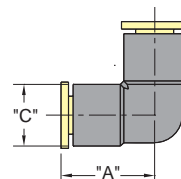

NEW! MINIATURE PUSH-QUICK FITTINGS

BT

RT

ME

EE

Part Number	Tubing Size	"T" Thread	"A"	"C"	"H"	"R"	Part Number	Tubing Size	"T" Thread	"A"	"C"	"H"	"R"
PQM-BT05N	5/32"	#10-32	0.593"	0.335"	5/16"	0.645"	PQM-ME05N	5/32"	#10-32	0.618"	0.335"	5/16"	0.512"
PQM-BT05P	5/32"	1/8" NPT	0.593"	0.335"	13/32"	0.783"	PQM-ME05P	5/32"	1/8" NPT	0.618"	0.335"	13/32"	0.650"
PQM-BT08N	1/4"	#10-32	0.700"	0.413"	13/32"	0.787"	PQM-ME08N	1/4"	#10-32	0.700"	0.413"	13/32"	0.807"
PQM-BT08P	1/4"	1/8" NPT	0.700"	0.413"	13/32"	0.846"	PQM-ME08P	1/4"	1/8" NPT	0.700"	0.413"	13/32"	0.866"
PQM-RT05N	5/32"	#10-32	0.551"	0.335"	5/16"	0.622"	PQM-EE05N	5/32"	#10-32	0.618"	0.335"	5/16"	0.965"
PQM-RT05P	5/32"	1/8" NPT	0.551"	0.335"	13/32"	0.760"	PQM-EE05P	5/32"	1/8" NPT				
PQM-RT08N	1/4"	#10-32	0.669"	0.413"	13/32"	0.807"	PQM-EE08N	1/4"	#10-32	0.701"	0.413"	13/32"	1.240"
PQM-RT08P	1/4"	1/8" NPT	0.669"	0.413"	13/32"	0.866"	PQM-EE08P	1/4"	1/8" NPT	0.701"	0.413"	13/32"	1.319"

CC

FC/MC

BU

Tubing Size	"T" Thread	"A"	"D"
5/32"	#10-32	0.708"	5/16"
5/32"	1/8" NPT		13/32"
1/4"	#10-32	0.780"	13/32"
1/4"	1/8" NPT	0.783"	13/32"

Tubing Size	"T" Thread	"A"	"H"
5/32"	#10-32	0.693"	5/16"
5/32"	1/8" NPT	0.712"	13/32"
1/4"	#10-32	0.748"	13/32"
5/32"	1/8" NPT	0.768"	13/32"

Tubing Size	"T" Thread	"A"
5/32"		1.200"
1/4"		

TU

EU

SU

Tubing Size	"A"	"C"
5/32"	0.539"	0.335"
1/4"	0.720"	0.413"

Tubing Size	"A"	"C"
5/32"	0.618"	0.452"
1/4"	0.700"	0.539"

Tubing Size	"C"	"K"
5/32"	0.335"	0.921"
1/4"		